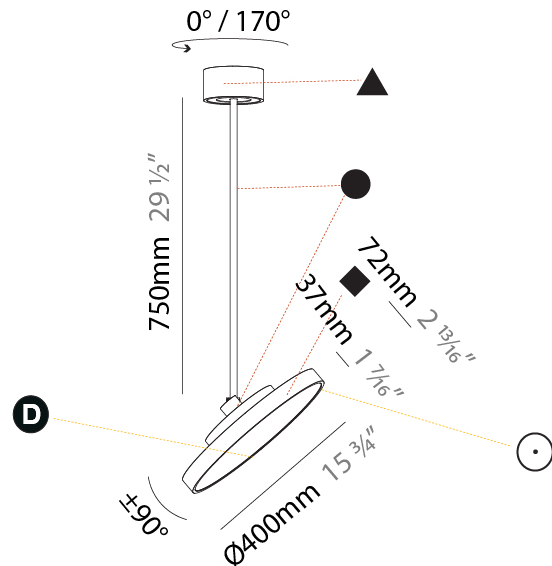

GENERAL

Series: Sign Diva Flex
Subseries: Sign Diva Flex
Brand: Prolicht
Division: Architectural
Mounting Type: Suspension
Mounting Location: Ceiling
Subcategory: Pendant

PHYSICAL

Shape: Round
Diameter (mm): 400
Diameter (in): 15 3/4
Height (mm): 870
Height (in): 34 1/4
Light Distribution: Adjustable / Direct
Weight (kg): 2.007
Weight (lbs): 4.42
Diffuser: PMMA - Opal / Micro-Prism / Sparkling Secret / Vintage Industrial
Fixture Finish: SSR / BKV / CWI / CRY / HAB / UFT / ITA / RUA / FTG / MYG / LOD / PUS / FRO / FUP / KIA / POP / BLS / SPG / MEY / GOH / GUM / CHC / COM / ABZ / JAG / OBR / MOS / ROR
Fixture Material: Extruded Aluminum / Steel

ELECTRICAL

Lamp Type: LED (Zhaga Standard)
Input Wattage (W): 19.8
Total Output Wattage (W): 18
Dimming: Tri-Mode (Non-Dimming and Phase Dimming (120Vac only) and 0-10V Dimming)
Driver Included: Yes
Driver Location: Integrated
Driver Type: Constant Current - Universal
Driver Class: Class 2
Input Voltage (V): 120 - 277
Constant Current (MA): 500

LED

Color Temperature (°K): 2700 / 3000 / 3500 / 4000
Max. Delivered Lumen (lm): 1807 / 1943 / 1951 / 1991
Nominal Lumen (lm): 2250 / 2420 / 2430 / 2480
CRI: >90 CRI
Lamp Life (hrs): 50000

OPTICAL

Adjustability: Rotational 170°; Tilt 90°

RATINGS AND CERTIFICATIONS

Certified By: Certified for North American Standards
IP rating: IP20