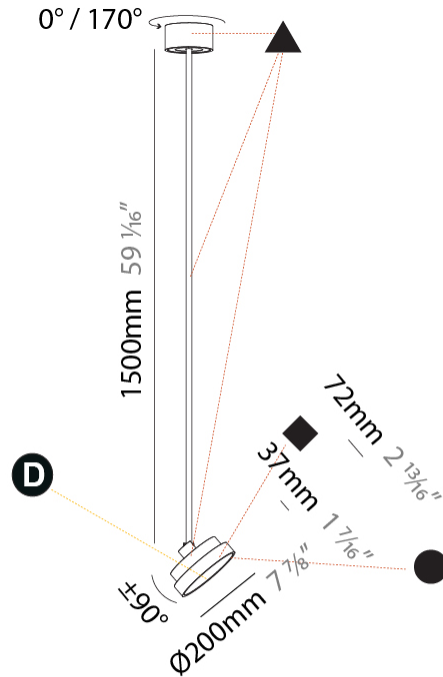

GENERAL

Series: Sign Diva Flex
Subseries: Sign Diva Flex Korona
Brand: Prolicht
Division: Architectural
Mounting Type: Suspension
Mounting Location: Ceiling
Subcategory: Pendant

PHYSICAL

Shape: Round
Diameter (mm): 200
Diameter (in): 7 7/8
Height (mm): 1620
Height (in): 63 3/4
Light Distribution: Adjustable / Direct
Weight (kg): 1.865
Weight (lbs): 4.1
Diffuser: PMMA - Opal / Micro-Prism / Sparkling Secret / Vintage Industrial
Fixture Finish: SSR / BKV / CWI / CRY / HAB / UFT / ITA / RUA / FTG / MYG / LOD / PUS / FRO / FUP / KIA / POP / BLS / SPG / MEY / GOH / GUM / CHC / COM / ABZ / JAG / OBR / MOS / ROR
Fixture Material: Extruded Aluminum / Steel

ELECTRICAL

Lamp Type: LED (Zhaga Standard)
Input Wattage (W): 12.1
Total Output Wattage (W): 11
Dimming: Tri-Mode (Non-Dimming and Phase Dimming (120Vac only) and 0-10V Dimming)
Driver Included: Yes
Driver Location: Integrated
Driver Type: Constant Current - Universal
Driver Class: Class 2
Input Voltage (V): 120 - 277
Constant Current (MA): 350

LED

Color Temperature (°K): 3000 / 3500 / 4000
Max. Delivered Lumen (lm): 836 / 895 / 903 / 921
Nominal Lumen (lm): 1280 / 1370 / 1382 / 1410
CRI: >90 CRI
Lamp Life (hrs): 50000

OPTICAL

Adjustability: Rotational 170°; Tilt 90°

RATINGS AND CERTIFICATIONS

Certified By: Certified for North American Standards
IP rating: IP20